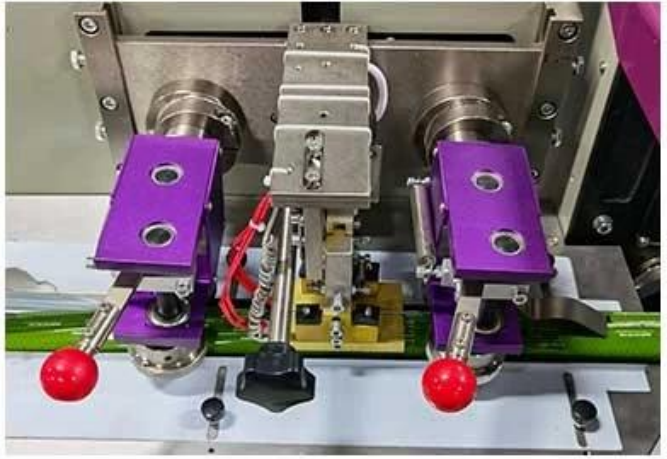

Contact us

□□□□□□□□□□