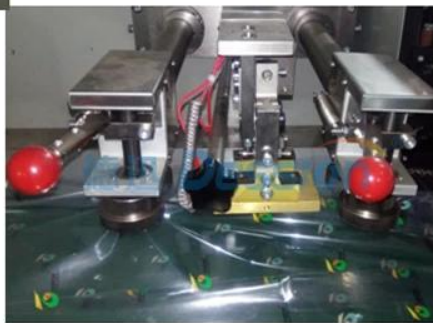

1.Packed item go through the platform by manule or automatic.The Platform is make according different packed item

2.Full pulling.The touch screen luggage can customer make by assign luggage

3.Film schematic diagram to left the film placing more easy and clear

4.Bag making

5.Optional air-filling device

1.Finished sample conveyor.Will make according to packed itme