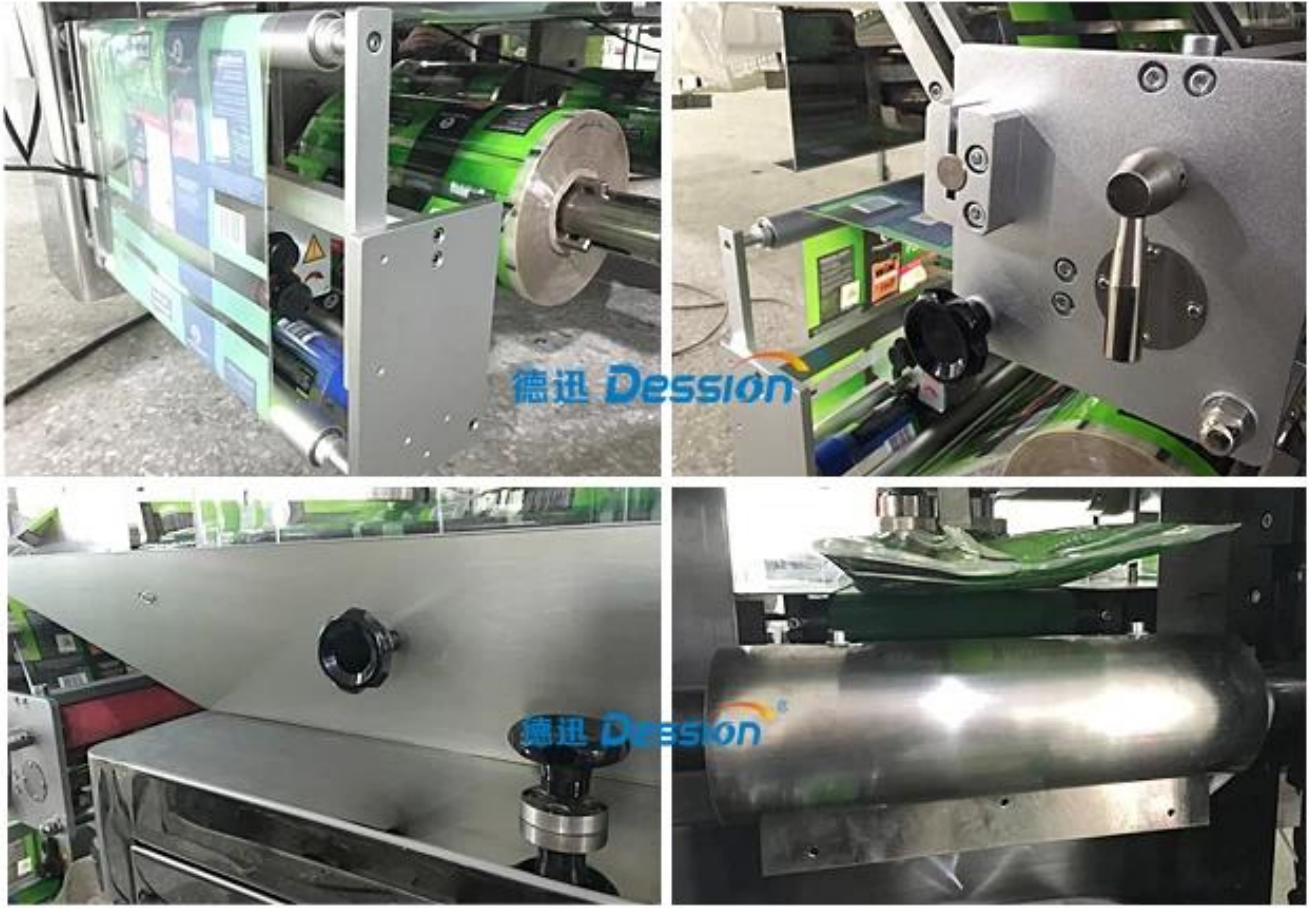

Click here to find out.

... ..  
... ..

1	...
2	...
3	... PLC ...
4	...
5	...
6	...
7	...

... .. **ne**

same 304# stainless steel material, Our Dession,  
offer you 360' different surface treatment

〇〇〇〇〇〇〇〇〇〇 〇〇〇〇〇〇〇〇〇〇〇〇〇〇〇〇〇〇〇〇〇〇〇〇〇〇 〇〇〇〇〇〇〇〇〇〇〇〇  
 〇〇〇〇〇〇〇 〇 〇〇〇〇〇〇〇〇〇〇〇〇〇〇〇〇〇〇〇〇〇〇〇〇〇〇〇 〇〇 〇〇〇〇〇〇〇〇〇〇〇〇〇〇〇〇〇  
 〇〇〇〇〇〇〇〇〇〇〇 〇〇〇 〇〇〇 〇〇〇〇〇 〇〇〇〇〇〇〇〇 〇〇〇〇〇〇〇〇 〇〇〇〇〇〇〇〇〇〇 〇〇〇〇〇〇〇〇〇 〇

□□□□□□□□□□edure

1.Packed item go through the platform by manule or automatic.The Platform is make according different packed item

2.Full pulling.The touch screen luggage can customer make by assign luggage