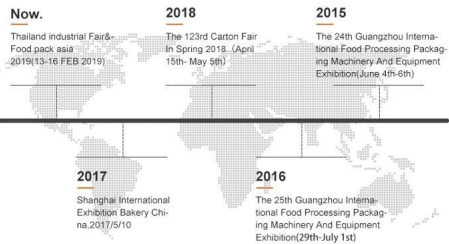

DESSION EXHIBITION