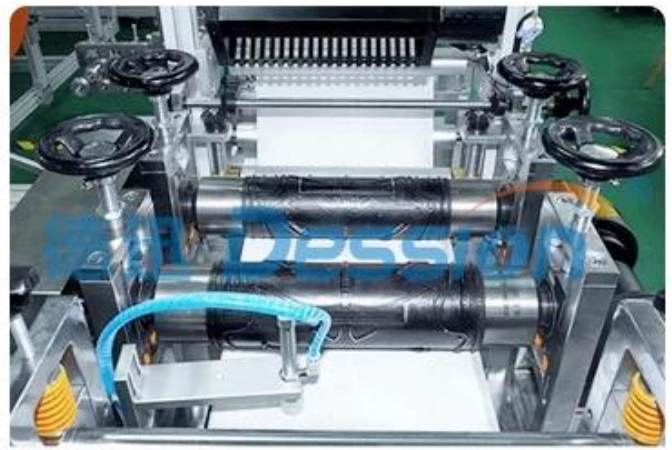

# N95 Fully automatic Mask machine

Servo motor drive, touch screen operation

50-60 pieces per minute

**Nonwoven feeding structure**

**Nose bridge inserting**

**Pattern welding**

**Ear loop welding**

**Mask folding**

**Mask cutting & output**

Material feeding > Rose bridge insert > Pattern welding

Mask folding < Ear loop welding < Logo printing <

Form welding > Shape cutting > Finished mask output