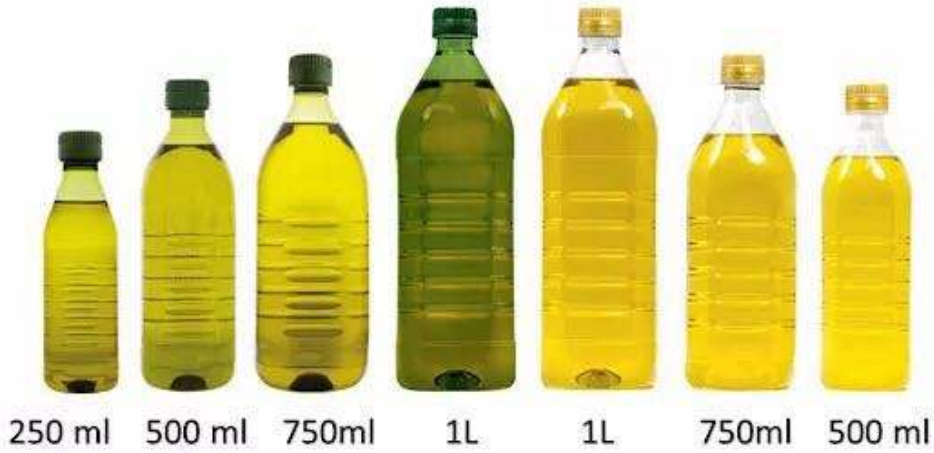

makine İsim	sıvı şişe dolgu makine
Ölçüm	sıvı pompa
dolgu Alan adı	Olabilmek oluyor talebe bağlıdır
Dairenin çapı İtibaren şişe Ağız	$\geq 15\text{mm}$
uygulanabilir kapsama	20-50mm (Olabilmek oluyor isteğe bağlıdır)
Kesinlik	$\pm 0,5\% - 1\%$
hava baskı yapmak	0,6-0,8 MPa