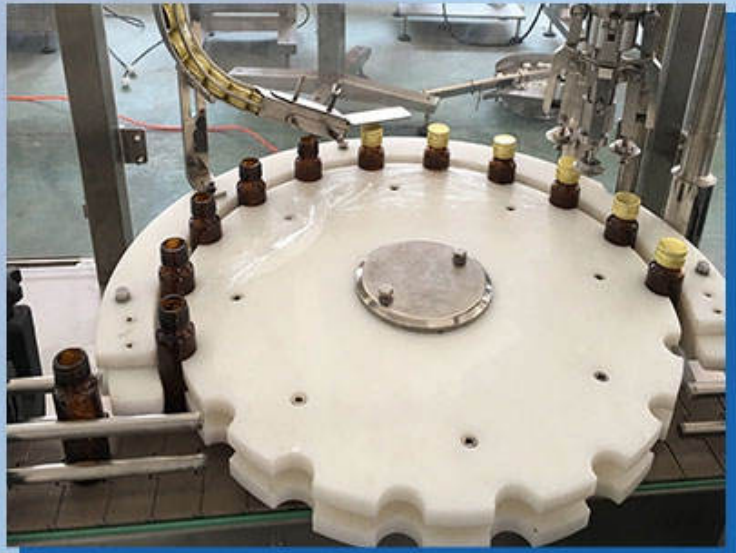

1

NAME:  
PISTON PUMP  
FILLING HEADS

It could fill accurately, and it could also be used to fill thick liquid, such as syrup or shampoo and so on.

2

NAME:  
TURNTABLE

Capping or screwing will be finished in the turntable. It could fix the bottles to fill and cap it perfectly.

3

NAME:  
FEED CAP

Vibrator to feed cap automatically. Which can sort out the messy caps one by one and put it on the bottle automatically.®

德迅 DESSION

4

NAME:  
CAPPING HEAD

Which can crimp the bottle automatically.