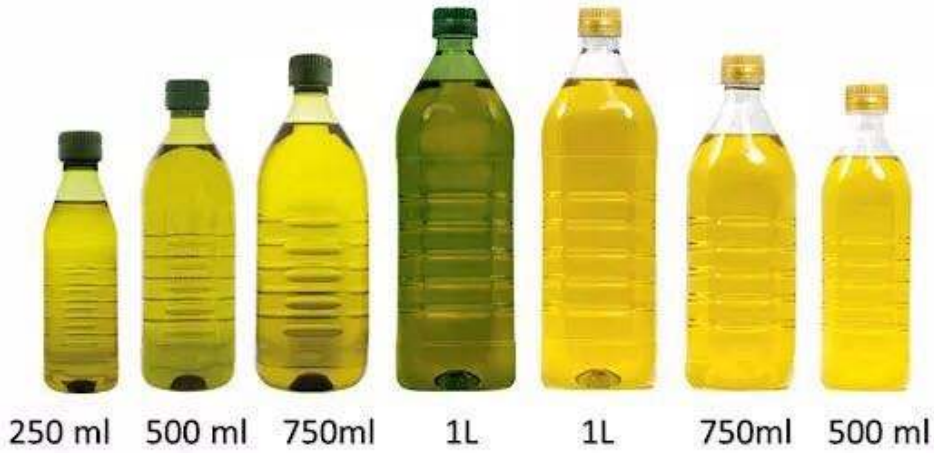

Makine İsim	sıvı şişe dolgu Makine
Ölçüm	sıvı pompa
dolgu İhtisas	Olabilmek oluyor isteğe bağlı
Çap İtibaren şişe Ağız	>=15mm
uygulanabilir kapsama	20-50mm (Olabilmek oluyor isteğe bağlıdır)
Kesinlik	/- %0,5-%1
hava basınç	0,6-0,8 MPa