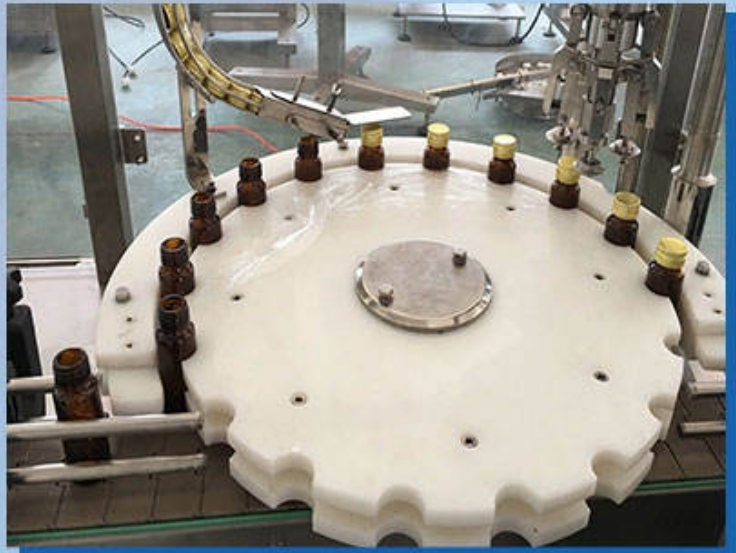

Juice

1

NAME:
PISTON PUMP
FILLING HEADS

It could fill accurately, and it could also be used to fill thick liquid, such as syrup or shampoo and so on.

2

NAME:
TURNTABLE

Capping or screwing will be finished in the turntable. It could fix the bottles to fill and cap it perfectly.

3

NAME:
FEED CAP

Vibrator to feed cap automatically. Which can sort out the messy caps one by one and put it on the bottle automatically.®

德迅 DESSION

4

NAME:
CAPPING HEAD

Which can crimp the bottle automatically.

5

NAME:
ROTARY TABLE

Which is optional, and
achieve to feed bottle and
collect bottle automatically.

Makine İsim	sıvı şişe dolgu Makine
Ölçüm	sıvı pompa
dolgu İhtisas	Olabilmek oluyor isteğe bağlı
Çap İtibaren şişe Ağız	>=15mm
uygulanabilir kapsama	20-50mm (Olabilmek oluyor isteğe bağlıdır)
Kesinlik	/- %0,5-%1
hava basınç	0,6-0,8 MPa