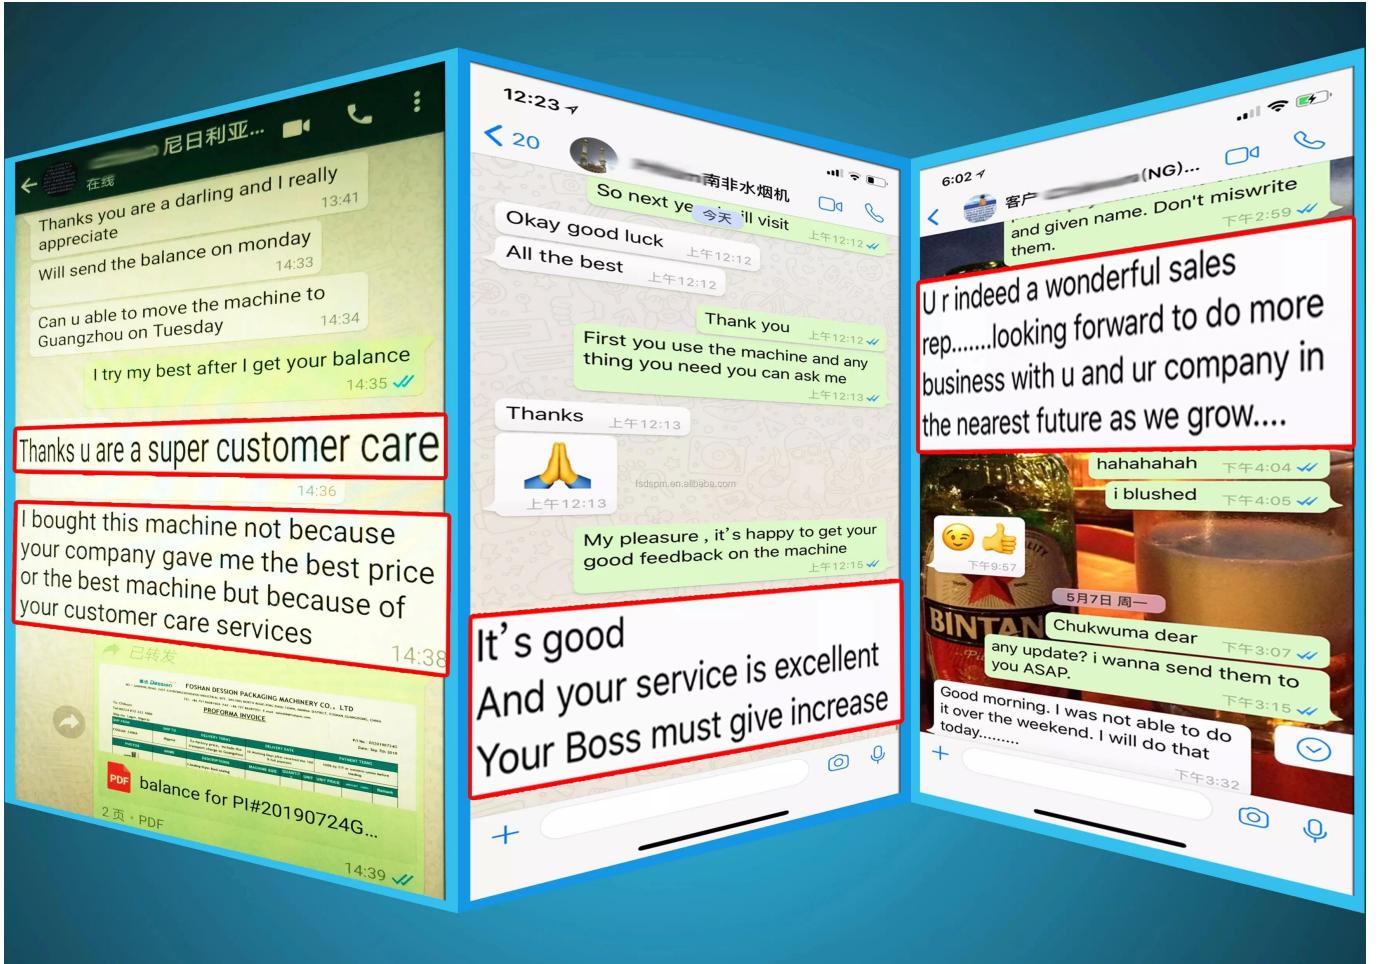

Sertifikasyon Sunum

Dession, uluslararası kalite yönetim sistemini, ölçüm ve test sistemini ve standartlaştırılmış üretim sistemini sıkı bir şekilde uygular ve ürünleri Avrupa Birliği CE, ROHS, SGS ve diğer marka sertifikaları aracılığıyla yönlendirir. 20'den fazla yetkili fikri mülkiyet hakkına sahiptir ve her yıl ISO 9001 sertifikasını geçmiştir. yıl.