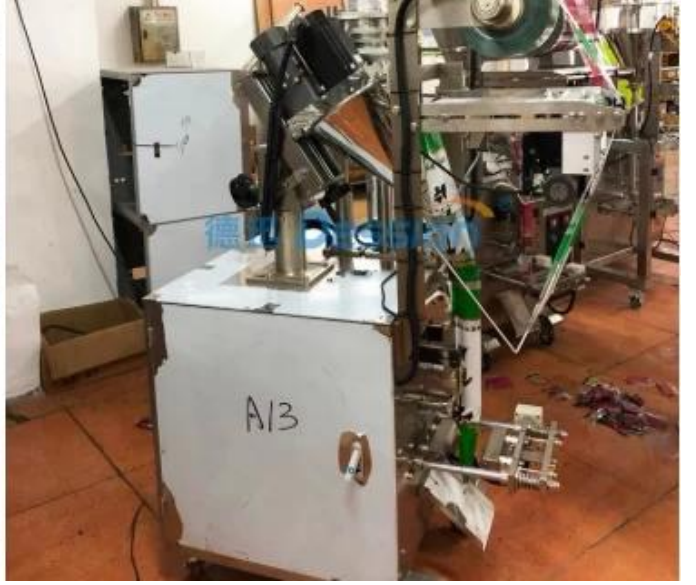

Tam otomatik fabrika çıkış fiyatı baharat tozu paketleme makinesi

德迅 **Dession**

İşlev ve özellikler

1	Tüm makine için paslanmaz çelik
2	Yüksek hassasiyetli fotoelektrik göz rengi haritalama, dijital kesim, yapıştırma ve konum girişi Daha doğrusu
3	Hassas teknolojiye sahip torbaların imalatı hatanın $\pm 0,5\mu\text{m}$ 'dan az olmasını sağlar
4	Lamine disk bardak ayarlama cihazı, paketleme kapasitesini paketleme sırasında ayarlayabilir. Makine, malzeme kaybını azaltın ve verimliliği artırın.

5

Kesim düzlemi, kesim deseni, kesme kesimi alet değiştirilerek yapılabilir, kolay Pürüzsüz torbalarla çalışma

Makinenin ayrıntıları

DS-320C'nin Önden Görünümü
DS-320C'nin Yan Görünümü

El çantası Tarafları şekillendirin

Packing Procedure

1. Put the machine on the carton

2. Wrapping the machine

3. Sealing the carton

4. Waiting for shipping

COMPANY PROFILE

DESSION is a modern packaging equipment solution provider integrating R&D, production and sales. Since the establishment of the company, with the continuous exploration, research and application of advanced technology, the company's development has begun Scale, with an innovative team of professional and technical personnel, engineers, sales and after-sales service personnel, has successfully developed a number of series of packaging machinery and related equipment, widely it is used in food, medical supplies, hotel supplies, daily necessities, hardware accessories, cultural and sports goods, toys and other products that require flexible packaging. With advanced engineering design technology and high-quality equipment system, the equipment is out The mouth has reached the Middle East, Southeast Asia, Europe, America, South Africa and other countries and regions, and has been well received by users all over the world.