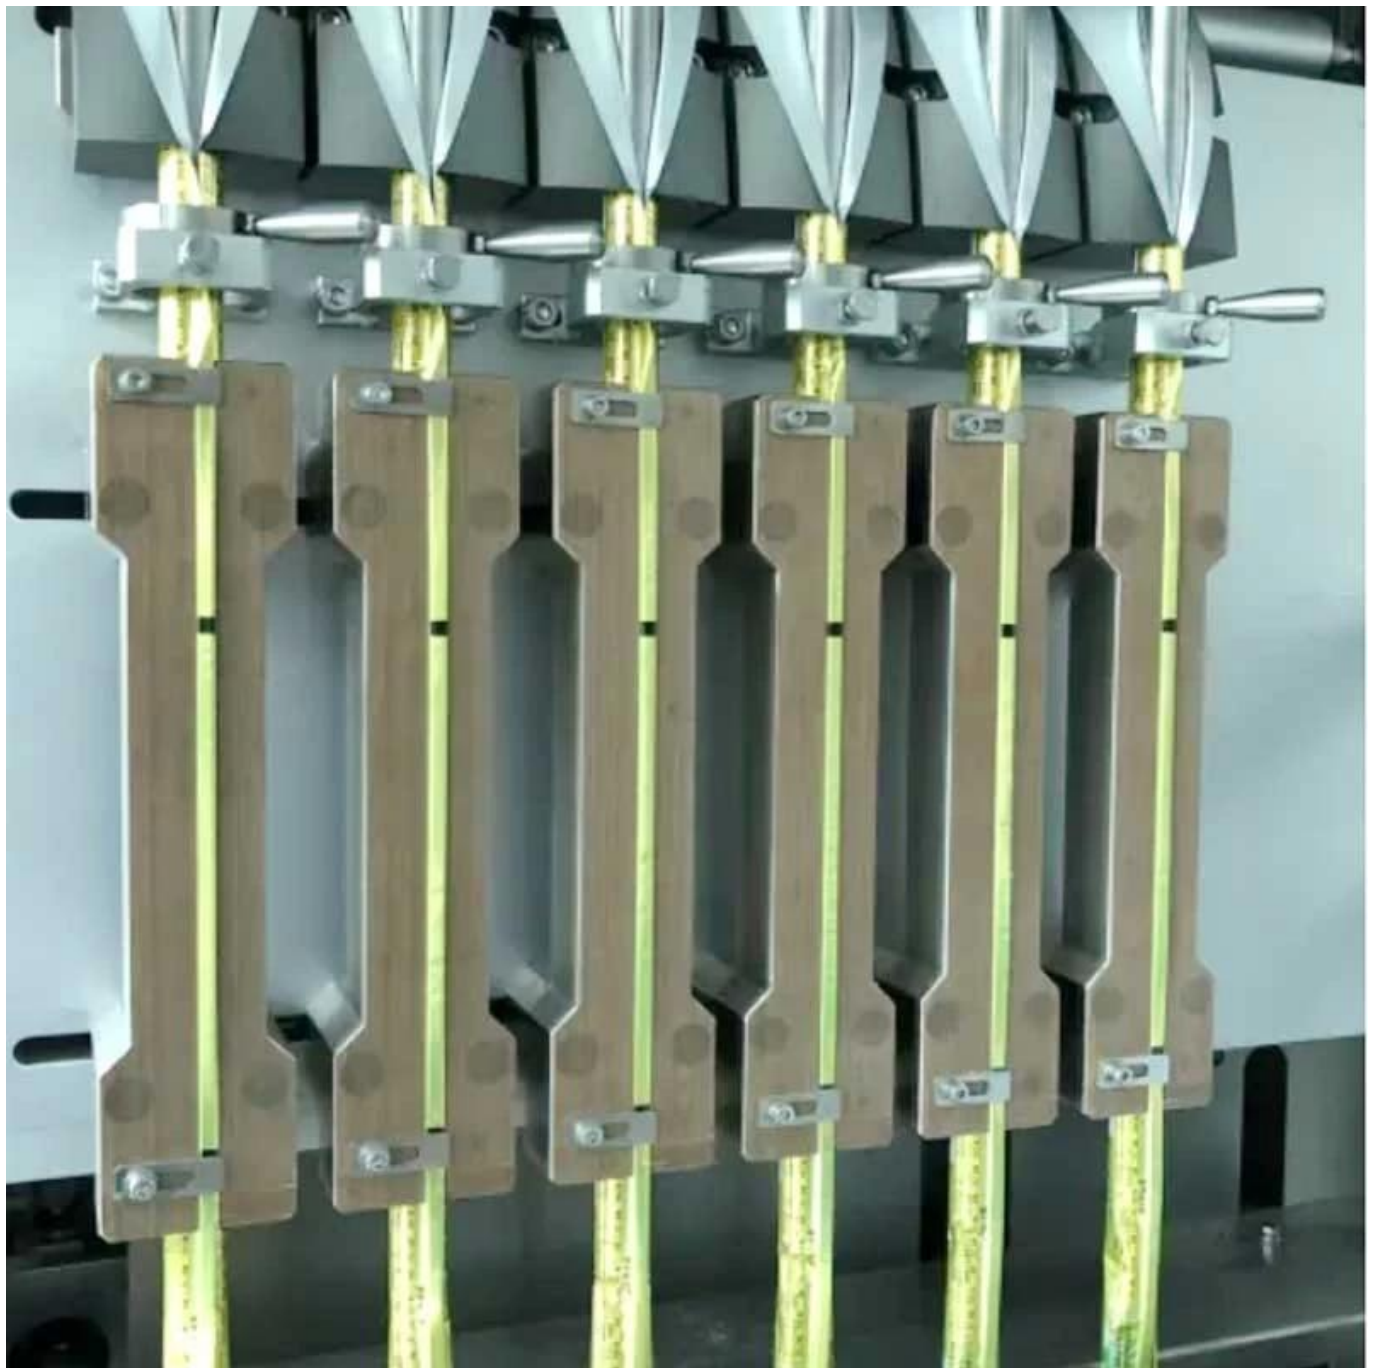

Tam otomatik çok şeritli hat kahve tozu dikey paketleme makinesi Çin üretici

德迅 Dession®

Detaylı Görseller

# Contact us

**Başvuru**

Kahve tozu, protein tozu, st tozu vb. iin uygundur.

Foshan Dession packaging machinery Co., Ltd. is located in Nanhai District, Foshan city, China machinery center, is a collection of research and development, manufacturing, sales and after-sales service in one of the high-tech enterprises, with self-import and export rights. DE newsletter focusing on production and research and development, all kinds of bag packaging machine, filling machine, and the research and development and manufacture of automatic packaging line