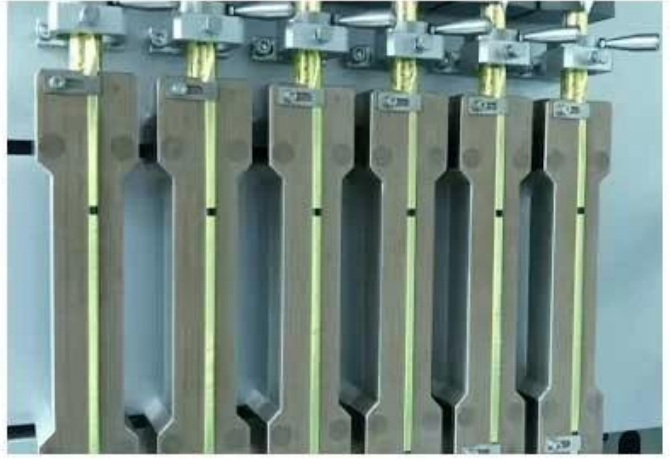

Çin Üreticiden Yüksek Kaliteli şeker tuzu çubuk paketleme makinesi

德迅 **Dession**®

Detaylı Görseller

Contact us 

Başvuru

Company profile

Foshan Dession packaging machinery Co., Ltd. is located in Nanhai District, Foshan city, China machinery center, is a collection of research and development, manufacturing, sales and after-sales service in one of the high-tech enterprises, with self-import and export rights. DE newsletter focusing on production and research and development, all kinds of bag packaging machine, filling machine, and the research and development and manufacture of automatic packaging line, with superior performance, advanced technology, easy operation, easy maintenance, safe, durable, widely used in puffed food, snack food, frozen food, agricultural and sideline products, medicine, chemical products, metal products and other fields, to meet the needs of customers.