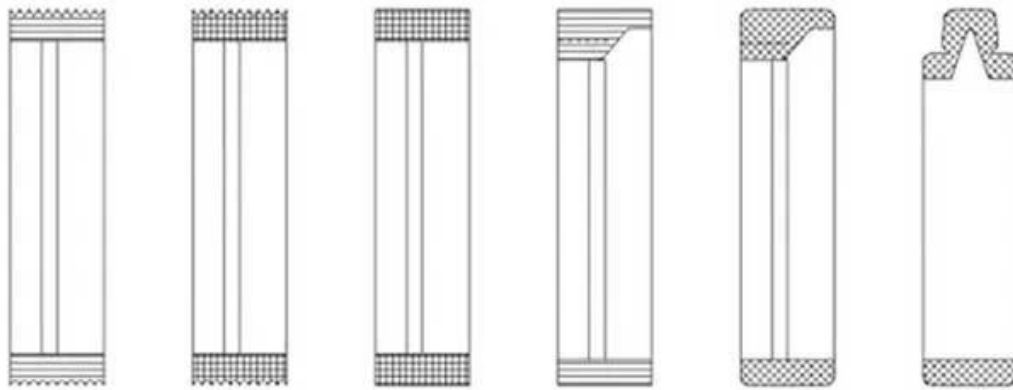

Çin Üreticiden Yüksek Kaliteli şeker tuzu çubuk paketleme makinesi

德迅 **Dession**®

Detaylı Görseller

Contact us 

Başvuru

Company profile

Foshan Dession packaging machinery Co., Ltd. is located in Nanhai District, Foshan city, China machinery center, is a collection of research and development, manufacturing, sales and after-sales service in one of the high-tech enterprises, with self-import and export rights. DE newsletter focusing on production and research and development, all kinds of bag packaging machine, filling machine, and the research and development and manufacture of automatic packaging line, with superior performance, advanced technology, easy operation, easy maintenance, safe, durable, widely used in puffed food, snack food, frozen food, agricultural and sideline products, medicine, chemical products, metal products and other fields, to meet the needs of customers.