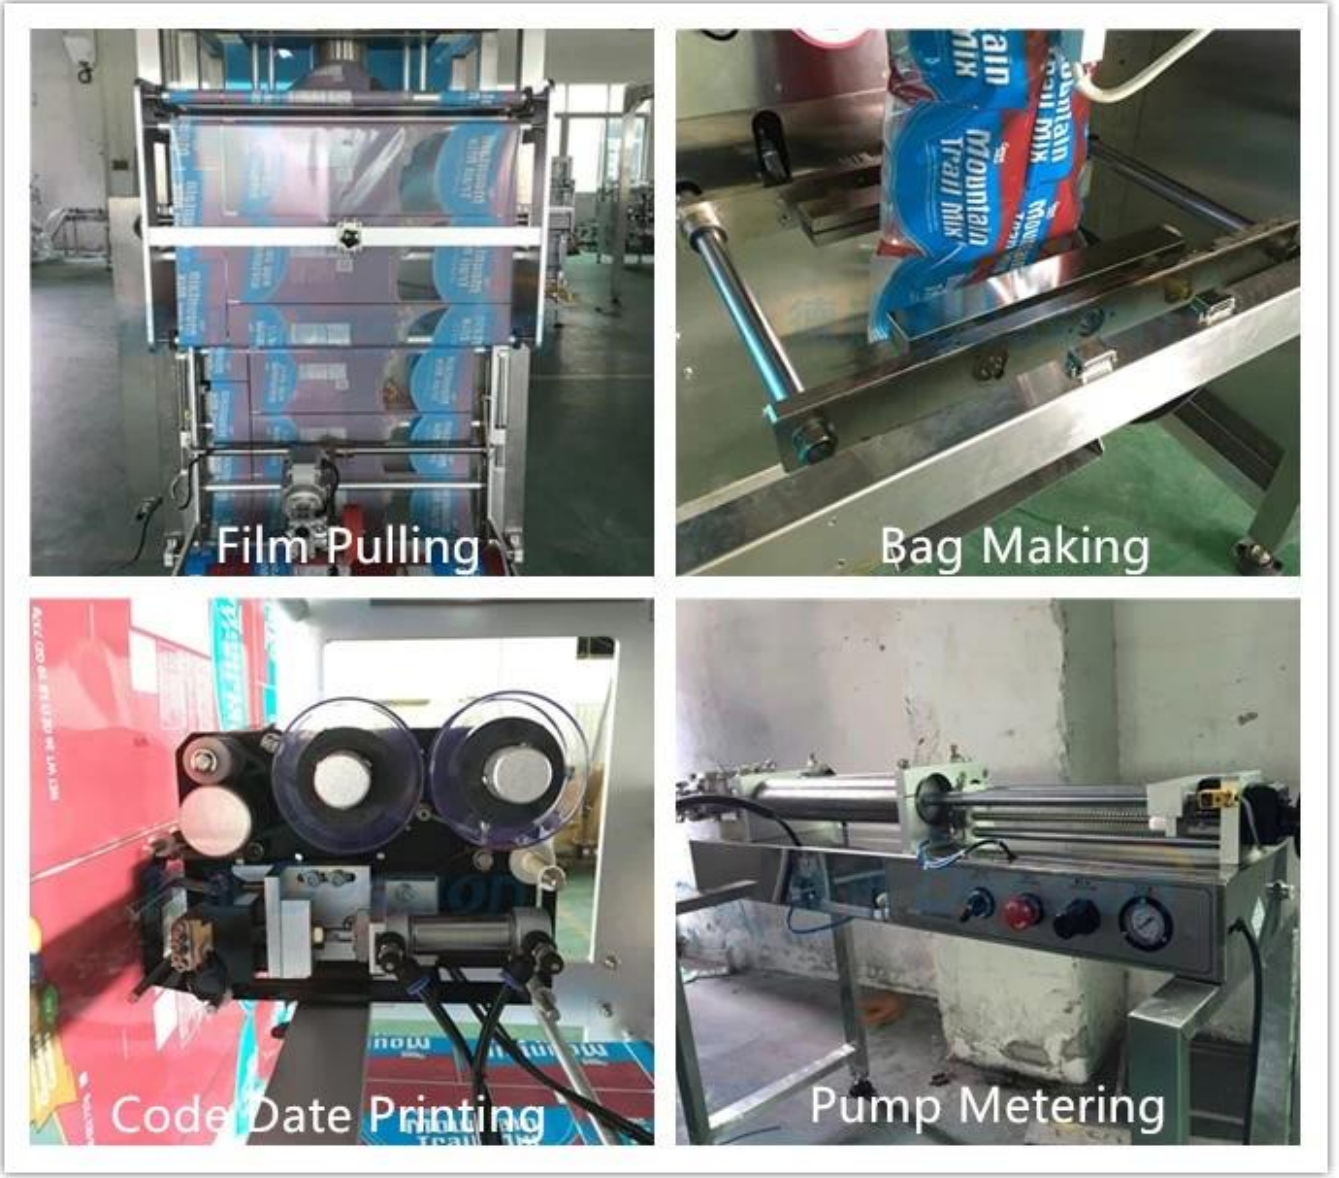

Machi ne Fotoğrafları

Önden görünüş

Yandan Görünüm

Arka plan

Mikser

Detaylar

Özel Yırılma Çentikleri ile 1L Reçel Blister Paketleme Makinesi Fiyatı A uygulamalar

Çamaşır deterjanı, deterjan, doldurma, soslar, reaktif, pestisit emülsiyonu, boyalar, pigmentler, sıvılar, bulamaçlar, macunlar, su, yağ, baharat, ketçap, şampuan, reçel blisteri vb.

Nakliye:

Ödeme alındıktan sonra teslim tarihi 15-30 iş günü içinde olacaktır, Hava Yoluyla, Deniz Yoluyla veya Ekspres (DHL vb.)

COMPANY PROFILE

DESSION is a modern packaging equipment solution provider integrating R&D, production and sales. Since the establishment of the company, with the continuous exploration, research and application of advanced technology, the company's development has begun Scale, with an innovative team of professional and technical personnel, engineers, sales and after-sales service personnel, has successfully developed a number of series of packaging machinery and related equipment, widely it is used in food, medical supplies, hotel supplies, daily necessities, hardware accessories, cultural and sports goods, toys and other products that require flexible packaging. With advanced engineering design technology and high-quality equipment system, the equipment is out The mouth has reached the Middle East, Southeast Asia, Europe, America, South Africa and other countries and regions, and has been well received by users all over the world.