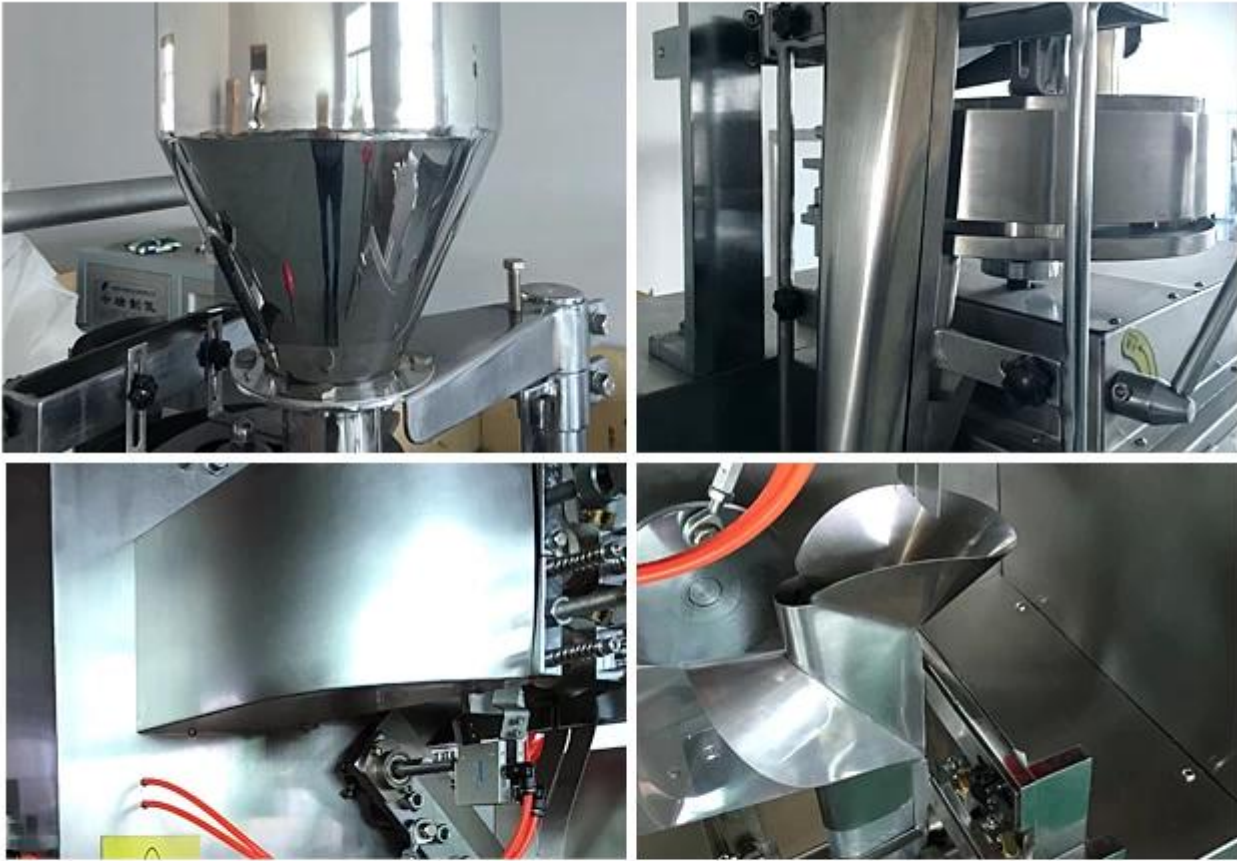

same 304# stainless steel material, Our Dession,
offer you 360° different surface treatment

Elektrik aletleri