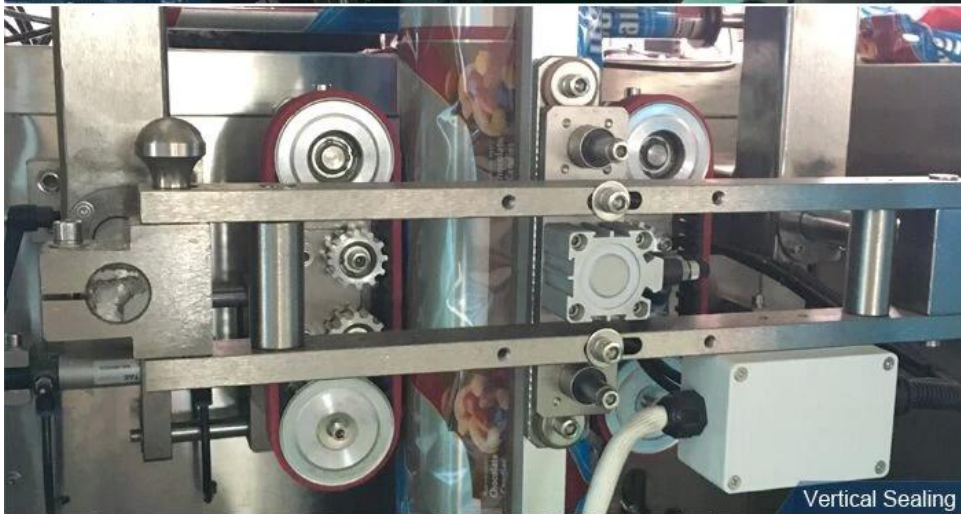

**Chi tiết máy Xem toàn bộ**

same 304# stainless steel material, Our Dession,  
offer you 360 different surface treatment

Ribbon Date Printer

Screw Measuring

Vertical Sealing

Sealing & Cutting