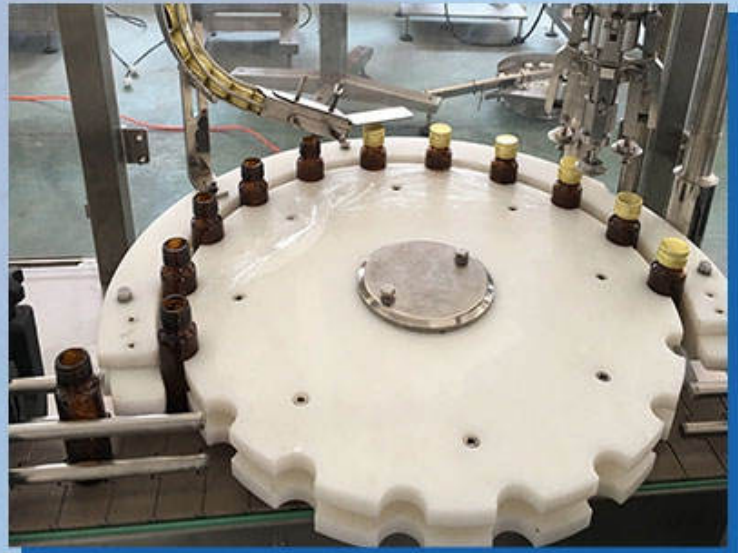

Juice

1

NAME:
PISTON PUMP
FILLING HEADS

It could fill accurately, and it could also be used to fill thick liquid, such as syrup or shampoo and so on.

2

NAME:
TURNTABLE

Capping or screwing will be finished in the turntable. It could fix the bottles to fill and cap it perfectly.

3

NAME:
FEED CAP

Vibrator to feed cap automatically. Which can sort out the messy caps one by one and put it on the bottle automatically.®

德迅 DESSION

4

NAME:
CAPPING HEAD

Which can crimp the bottle automatically.