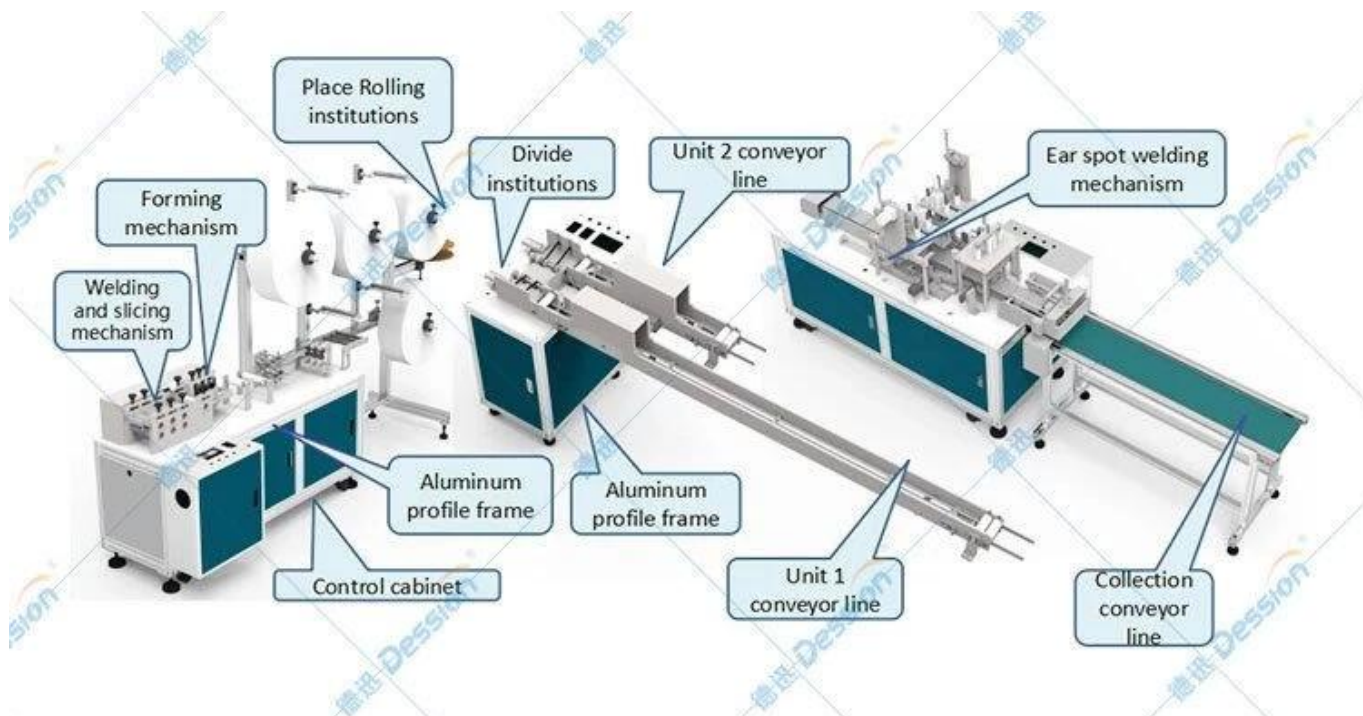

High speed mask packing machine

For disposable nonwoven face/ facial mask body making. Every minute can output 100 pieces of mask body, mask

specifications:175*(80-100) mm. Normally work together with face mask earloop welding machine, face mask tie on machine

1+2 disposable plane mask making machine

Famous Brand

Adjustable
Speed

Quality
Guaranteed

1 drive 2

Contact us

+86 17328052077

Whatsapp