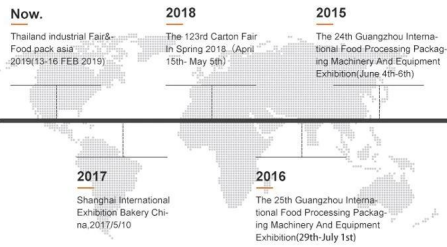

DESSION EXHIBITION