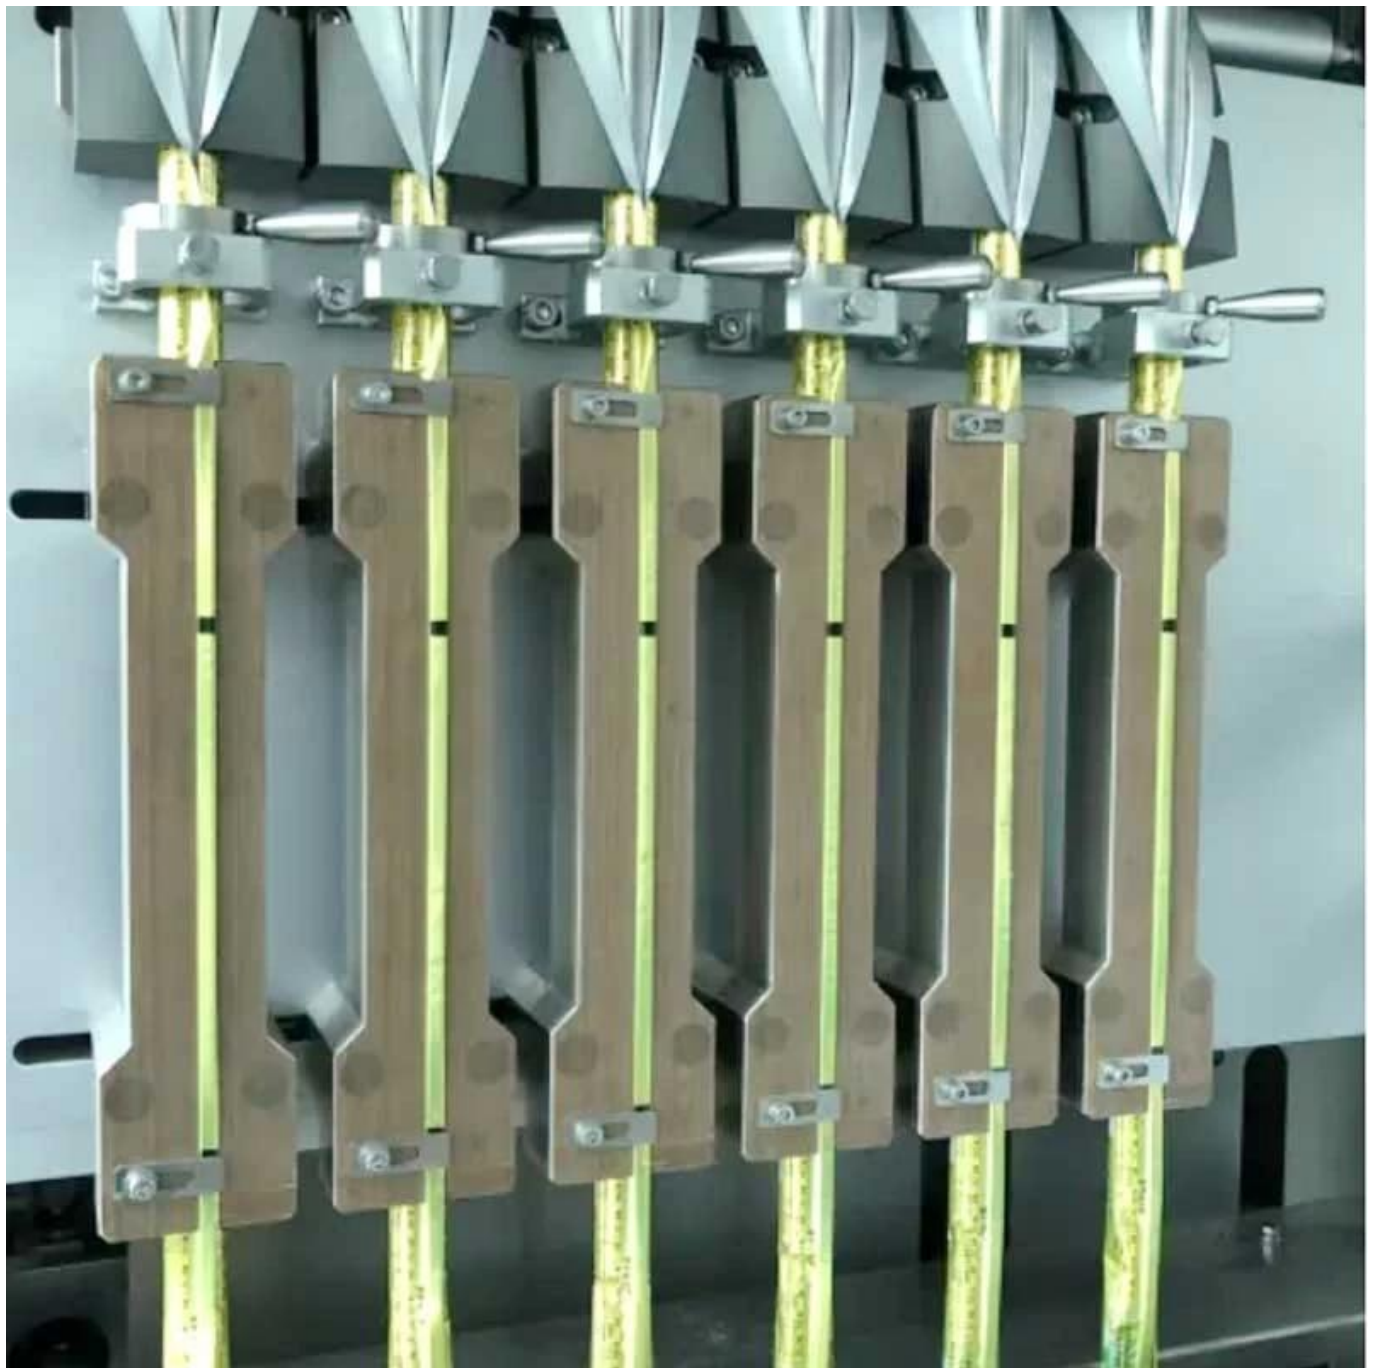

Máy đóng gói dọc bột cà phê đa dòng hoàn toàn tự động Các nhà sản xuất Trung Quốc

德迅 *Dession*®

hình ảnh chi tiết

# Contact us

**Đăng kí**

Thích hợp cho bột cà phê, bột protein, sữa bột, v.v.

Foshan Dession packaging machinery Co., Ltd. is located in Nanhai District, Foshan city, China machinery center, is a collection of research and development, manufacturing, sales and after-sales service in one of the high-tech enterprises, with self-import and export rights. DE newsletter focusing on production and research and development, all kinds of bag packaging machine, filling machine, and the research and development and manufacture of automatic packaging line