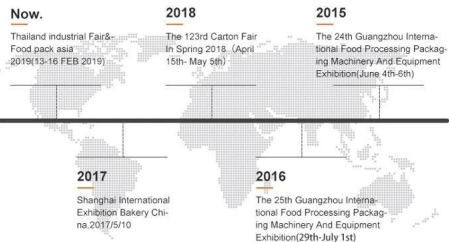

DESSION EXHIBITION