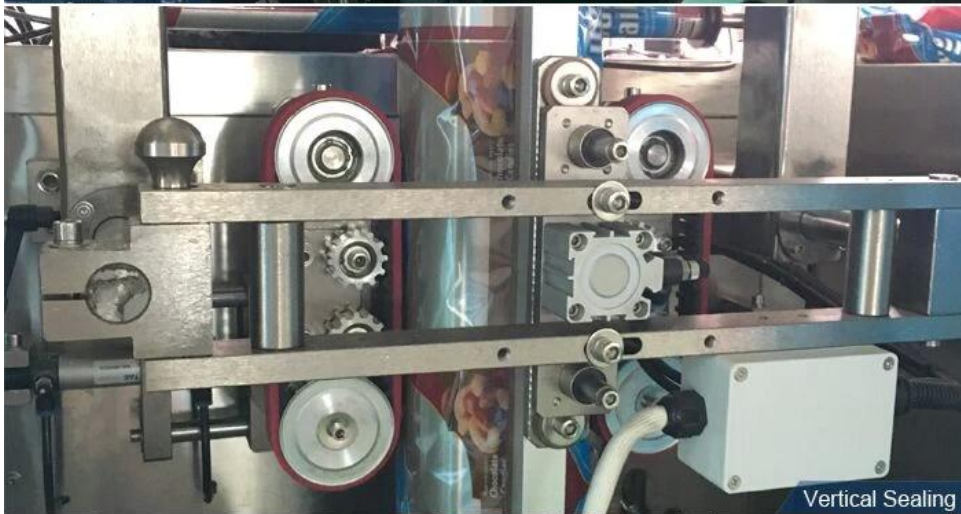

## Chi tiết máy

**Xem toàn bộ**

same 304# stainless steel material, Our Dession,  
offer you 360 different surface treatment

Ribbon Date Printer

Screw Measuring

Vertical Sealing

Sealing & Cutting